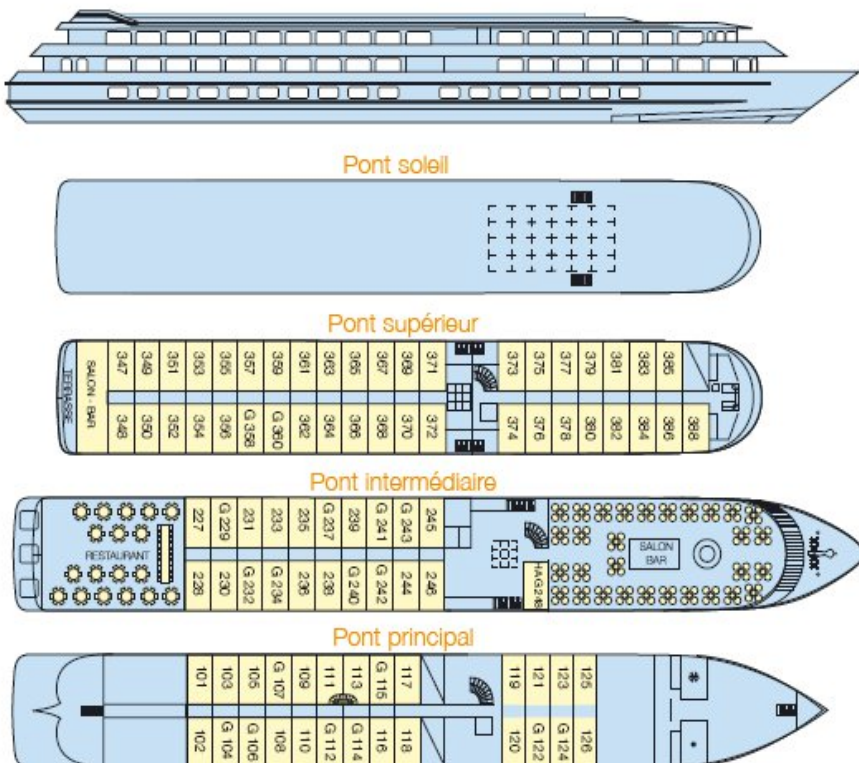

MS VIVALDI

Built : 2009
Length : 110 long
Width : 11.40 m wide
Cabins : 88 cabins
Capacity : 176 passengers
Equipements : all cabins are equipped with shower and toilet, hairdryer, satellite TV, radio, safe.
Facilities : lounge-bar with a dance floor - bar-dining room - large sundeck with deckchairs - **lift** - terrace - gift shop. Central heating, 230V electricity, air-conditioning, radar, TV and video in the lounge.

MS Vivaldi sails on the Danube

3 deck ship

CABINS

Upper deck - 26 cabins
 Middle deck - 21 cabins
 Lower deck - 26 cabins

The MS Vivaldi is equipped for the disabled.

G=Cabin with double bed

HA=Cabin equipped for the disabled with double bed. Cabin #248. Near Salon Bar.