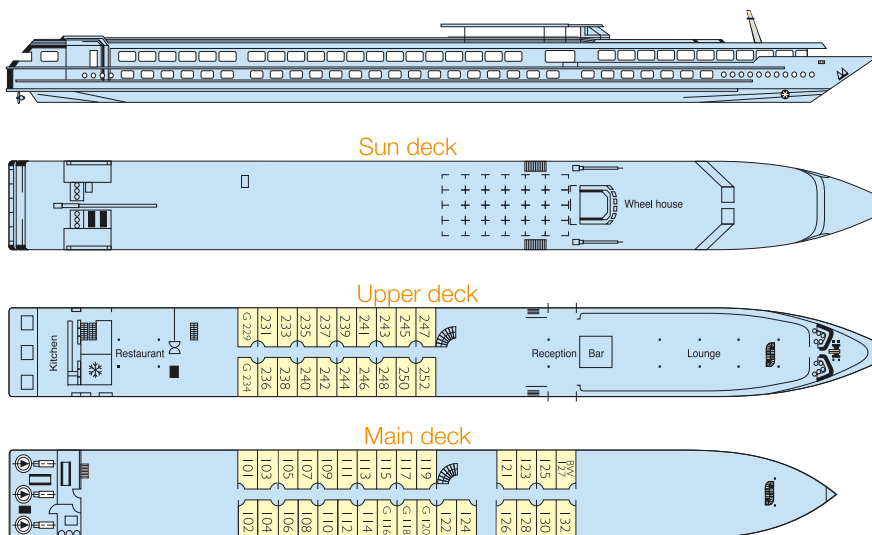

MS MONA LISA

Built : 2000
Length : 82 m long
Width : 9,5 m wide
Cabins : 50 cabins
Passengers : 100 passengers
Equipments : all cabins are equipped with shower and toilet, hairdryer, satellite TV, radio, safe.
 Central heating, 220V electricity, air-conditioning, radar, radiophone.
Facilities : lounge-bar with a dance floor - bar - dining room - large sundeck with deckchairs - gift shop.

MS Mona Lisa sails on the Rhine and tributaries.

2 deck ship

CABINS

- Upper deck 20 cabins (2 double, 18 twins)
- Main deck 30 cabins (3 double, 27 twins)

Cabin equipped for disabled : **NO**

G = cabin with a double bed
 BW = bow window

Cabin with a double bed

Cabin with 2 single beds